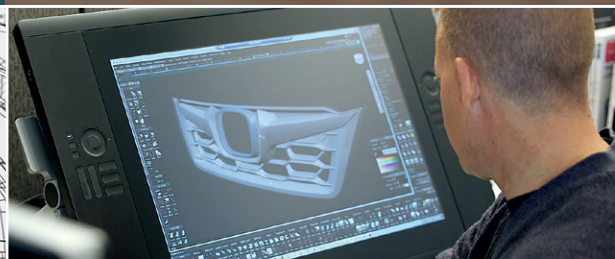

HR-V LX shown in Nordic Forest Pearl with
Roof Rack and Surf/Paddleboard Attachment.